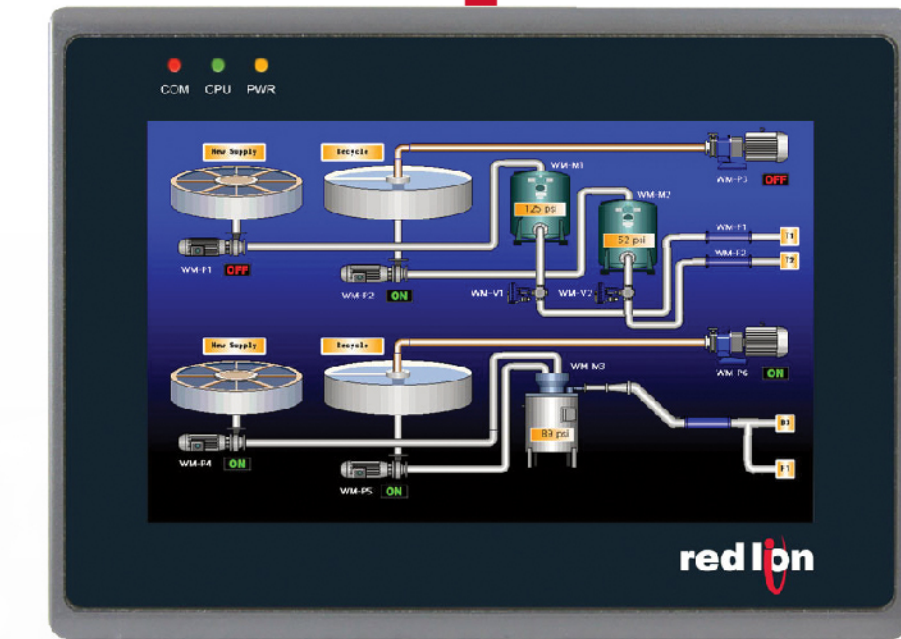

# PID Control

Manufacturers and OEMs rely on Red Lion's broad PID control portfolio for complex process and temperature control applications.

**EtherTRAK®-2 I/O**  
I/O Module

**PXU**  
PID Controller

**PAX®2S**  
Strain Gage Meter

**G3 Kadet HMI**  
Operator Interface Touchscreen

Breaker Plate/  
Die Monitoring

**Modular Controller**  
PID Controller

Barrel Temperature Control