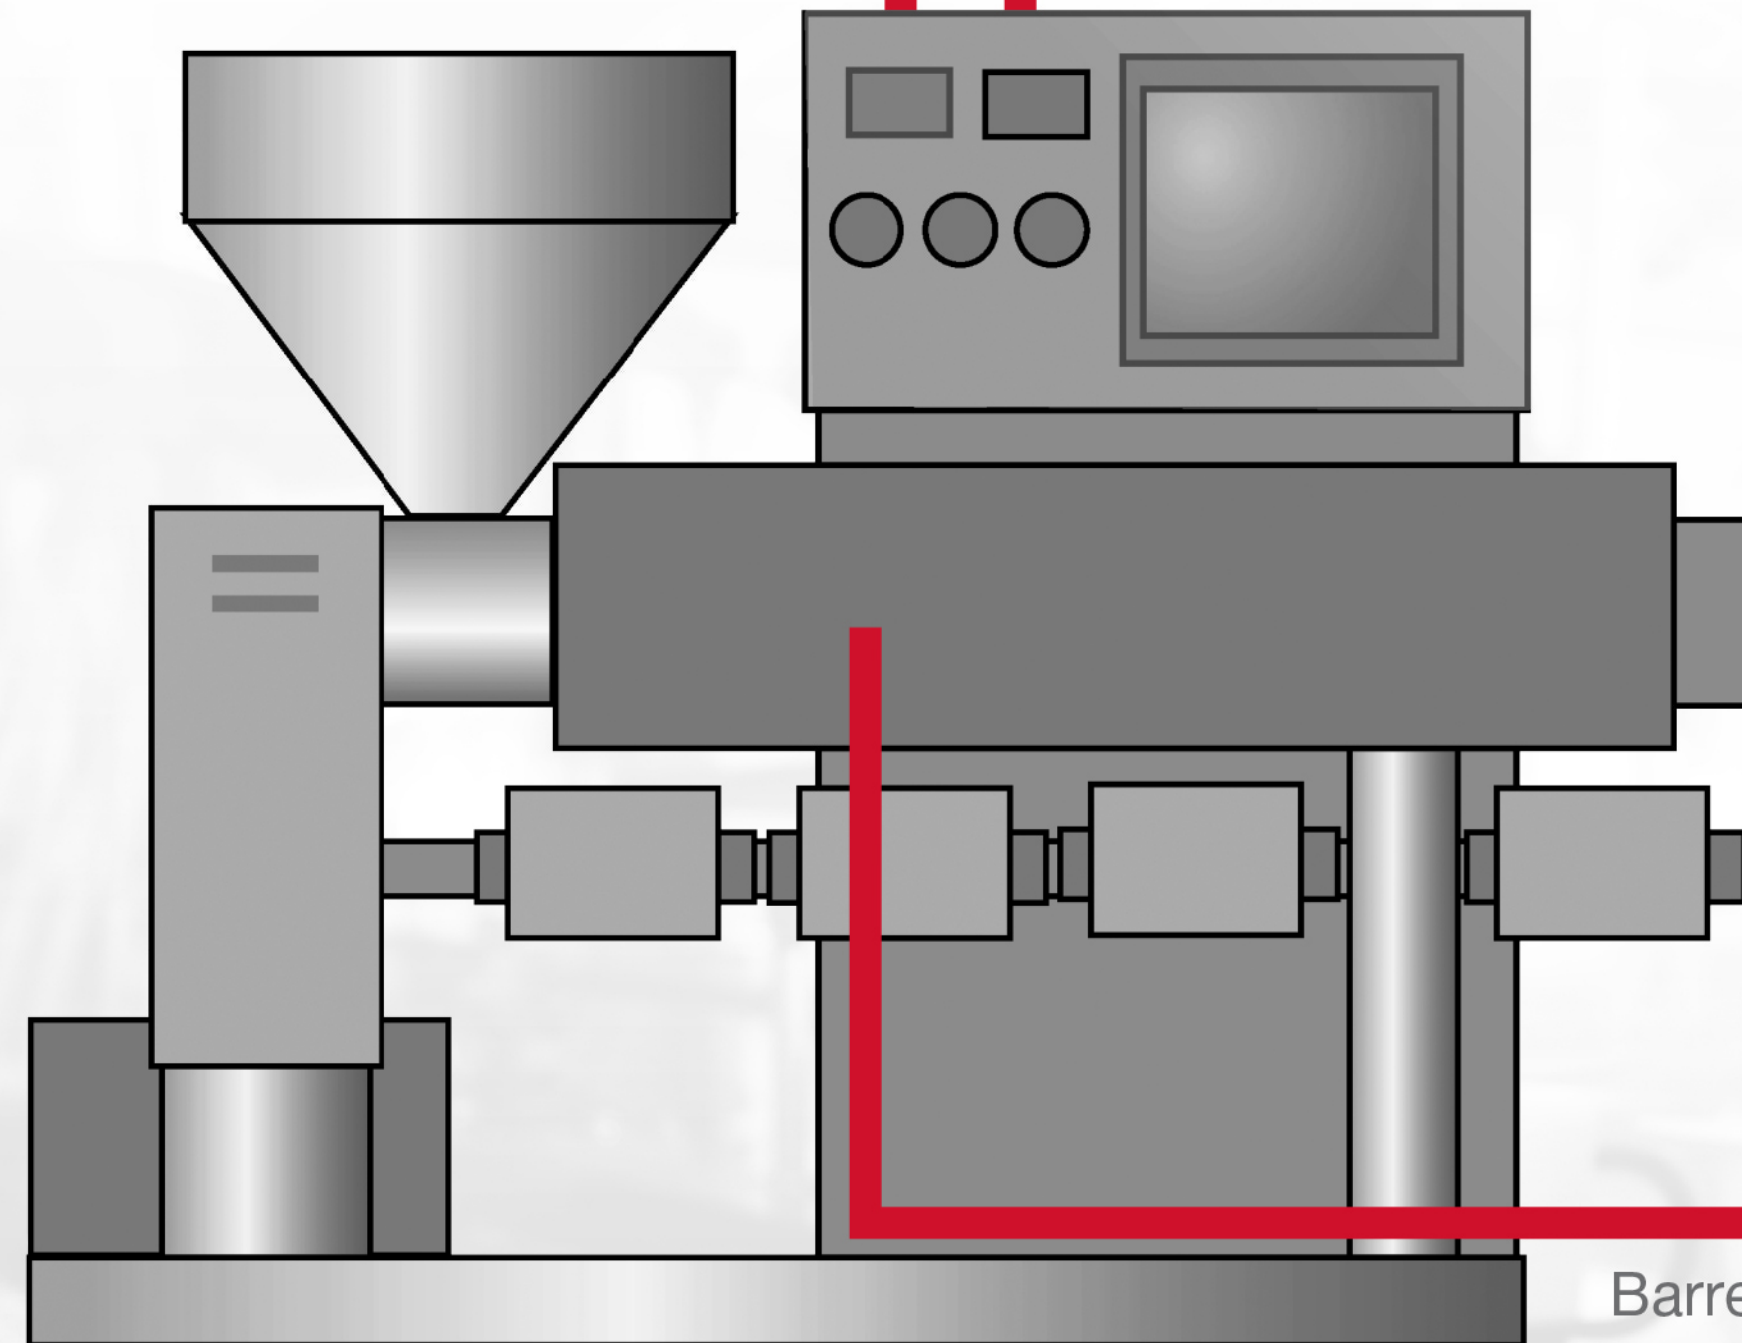

# PID Control

Manufacturers and OEMs rely on Red Lion's broad PID control portfolio for complex process and temperature control applications.

**EtherTRAK®-2 I/O**  
I/O Module

**PXU**  
PID Controller

**PAX®2S**  
Strain Gage Meter

**G3 Kadet HMI**  
Operator Interface Touchscreen

Breaker Plate/  
Die Monitoring

**Modular Controller**  
PID Controller

Barrel Temperature Control