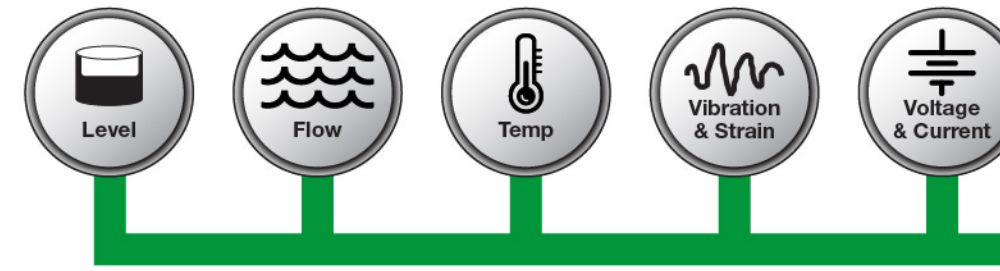

# PID Control

Manufacturers and OEMs rely on Red Lion's broad PID control portfolio for complex process and temperature control applications.

**EtherTRAK®-2 I/O**  
I/O Module

**PXU**  
PID Controller

**PAX®2S**  
Strain Gage Meter

**G3 Kadet HMI**  
Operator Interface Touchscreen

Breaker Plate/  
Die Monitoring

**Modular Controller**  
PID Controller

Barrel Temperature Control